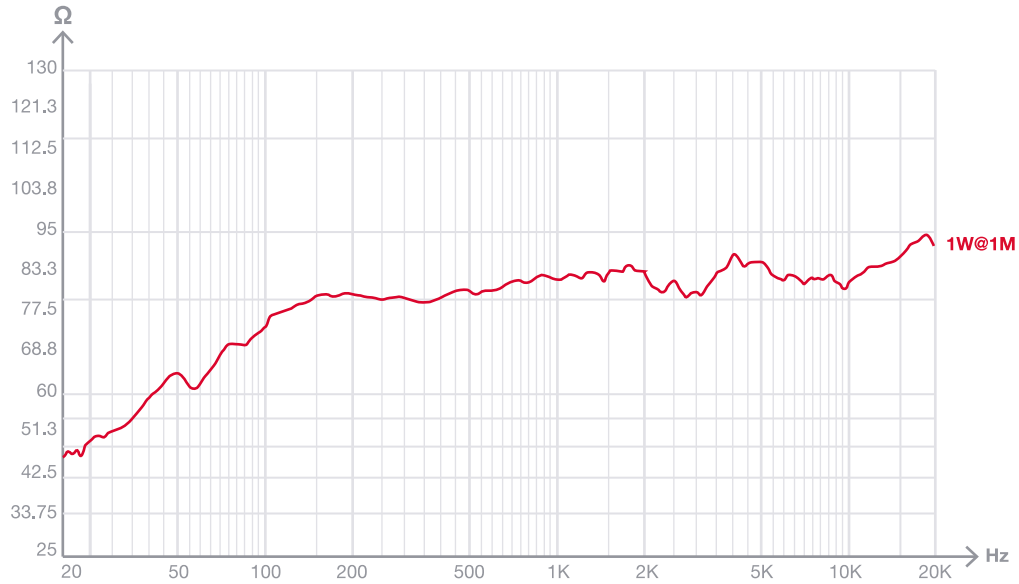

SPL vs Frequency

SPL vs Angle

+ Info <https://fonestar.com/SONORA-5AB>