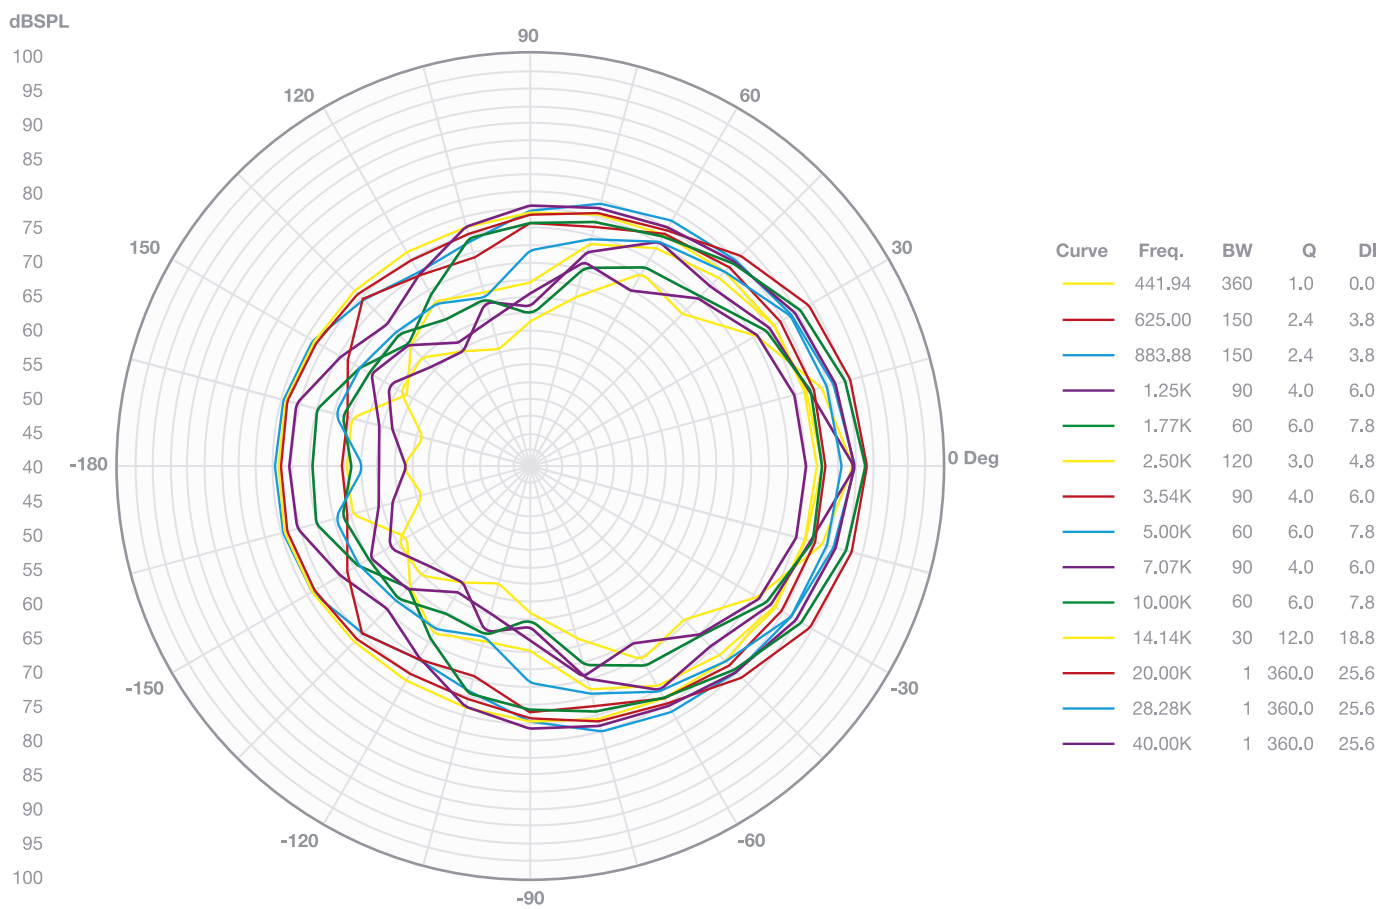

SPL vs Frequency

SPL vs Angle

+ Info <https://fonestar.com/SONORA-5AB>